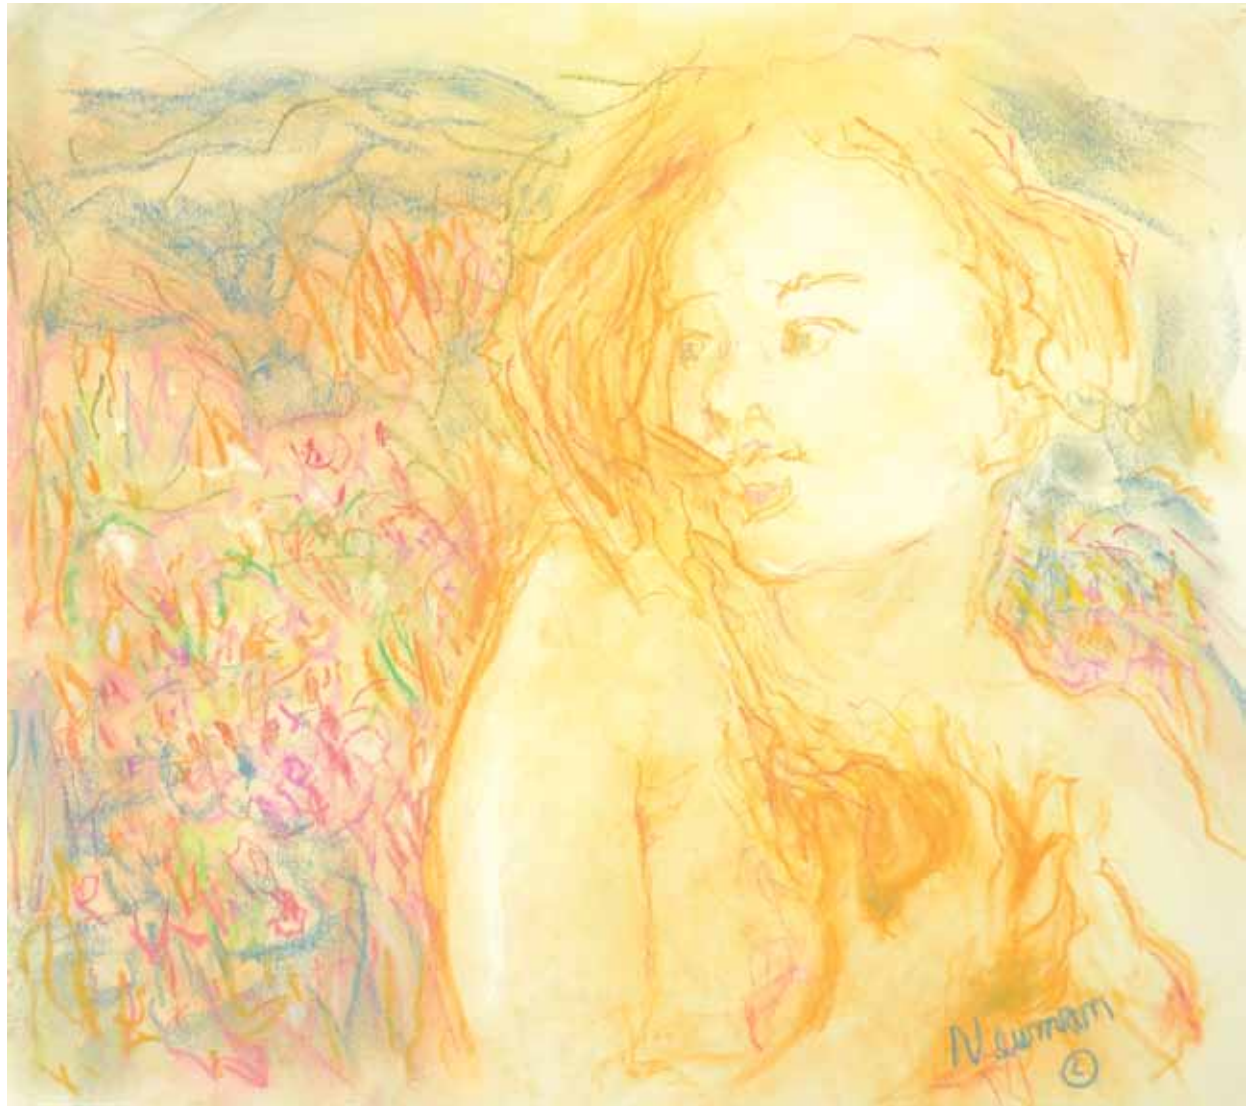

John Newman

RIGHT TO LEFT

KINSMAN ROBINSON GALLERIES

John Newman

RIGHT TO LEFT

KINSMAN ROBINSON GALLERIES

September 17 - October 8, 2011

Compositional Study, 2011

Summer Sky, 2011

Up Close, 2011

In The Valley, 2011

Violets In The Window, 2011

Late Autumn, 2011

Bouquet In A Landscape, 2000

Flowers From A Friend, 2011

Brilliant Bouquet, 2011

- * *Girl In A Chair*, 2004, Oil on panel, 36x 24 in, 91.44 x 60.96 cm
- Golden Days*, 2011, Pastel on paper, 20 x 24 in, 50.8 x 60.96 cm
- * *In The Valley*, 2011, Pastel on paper, 20 x 24 in, 50.8 x 60.96 cm
- 31
- * *Late Autumn*, 2011, Pastel on paper, 14 x 17 in, 35.56 x 43.18 cm
- * *Little Sister*, 1979, Oil on panel, 36.25 x 30 in, 92.1 x 76.2 cm
- Moments Only They Know*, 2001, Oil on canvas, 16 x 20 in, 40.64 x 50.8 cm
- Morning Dip*, 2011, Pastel on paper, 17 x 14 in, 43.18 x 35.56 cm
- Mother and Child*, 2011, Pastel on paper, 17 x 14 in, 43.18 x 35.56 cm
- * *On The Beach*, 2011, Pastel on paper, 17 x 14 in, 43.18 x 35.56 cm
- The Other Side of the Valley*, 2011, Pastel on paper, 20 x 24 in, 50.8 x 60.96 cm
- * *Summer Sky*, 2011, Pastel on paper, 17 x 14 in, 43.18 x 35.56 cm
- * *Sumptuous Bouquet*, 2011, Pastel on paper, 24 x 20 in, 60.96 x 50.8 cm
- * *Up Close*, 2011, Pastel on paper, 20 x 24 in, 50.8 x 60.96 cm
- * *Violets In The Window*, 2011, Pastel on paper, 14 x 17 in, 35.56 x 43.18 cm